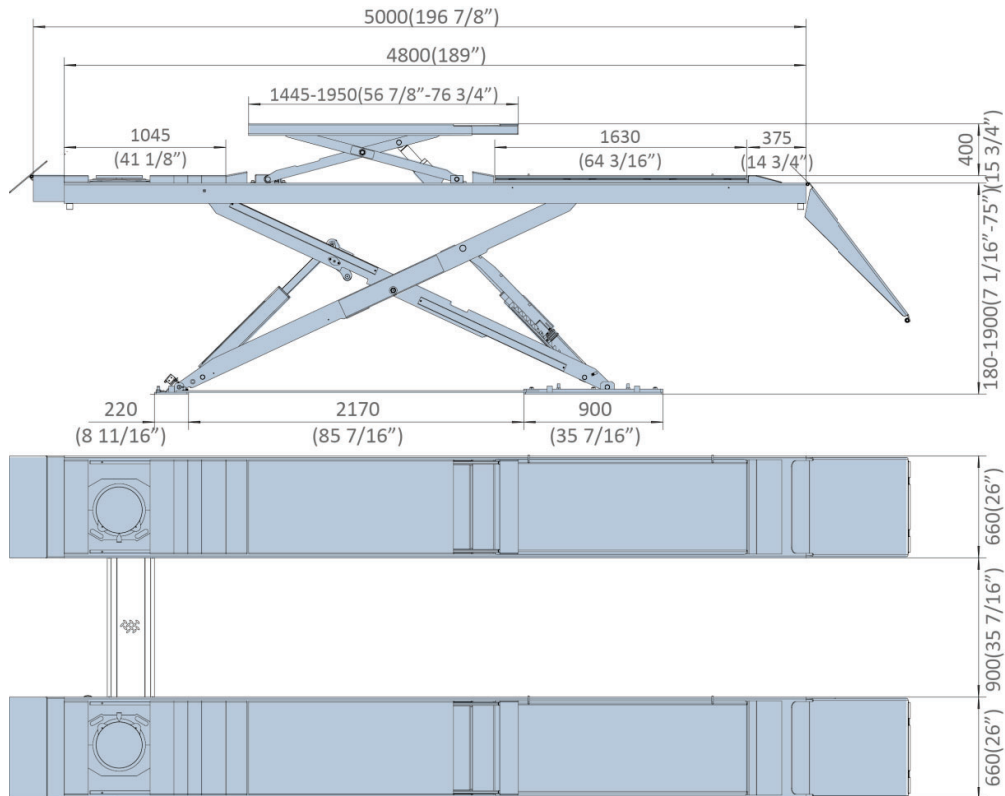

Turntable
PSESL-615027049
1 unit for 2 pcs

75mm Rubber pad
PSESL-430020080
1 unit for 4 pcs

70mm Rubber pad
PSESL-420190150
1 unit for 4 pcs

Play Detector for B version

PD Control System
PSESL-725001005

LED Lighting system
PSESL-792111036

SUV adapter for scissor lift PSESL-792121009 1 unit for 2 pcs

Overall Size

S	Flat platforms	
B	Platforms with front recesses and rear slip plates	
B.PD	Platforms with front recesses, play detector, and rear slip plates.	
BWF	Platforms with front recesses rear slip plates, and wheel free lifts	