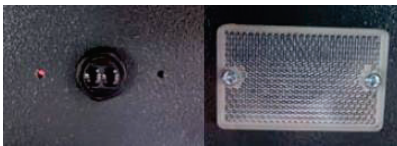

Details Display

Wheel free jack

Mechanical lock

Self-lubricating bearing

Infrared synchronization protection system

Drive-on ramp

Anti-abrasion slider

Options

Turntable
PSESL-615027049
1 unit for 2 pcs

75mm Rubber pad
PSESL-430020080
1 unit for 4 pcs

70mm Rubber pad
PSESL-420190150
1 unit for 4 pcs

Play Detector for B version

PD Control System
PSESL-725001005

LED Lighting system
PSESL-792111036