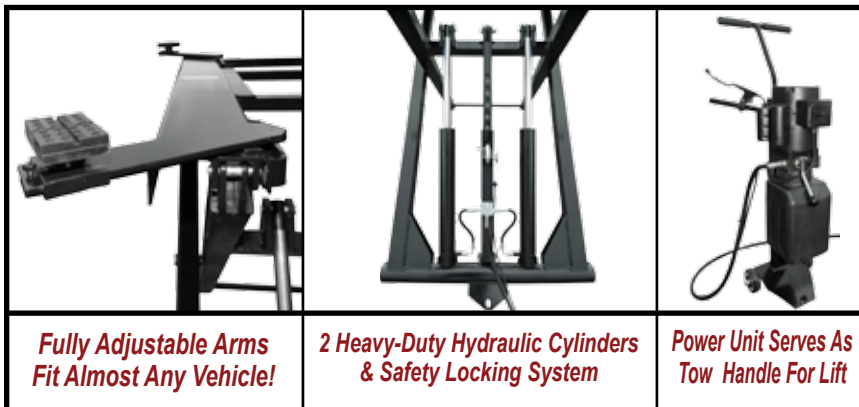

6,000 LB. Portable Mid Rise Lift

PSE TCPL6

Features: (See inside for more details)

- **Simple, Fast Setup...** You'll Be Up And Running In No Time!
- **Portable Power Unit** Cart Also **Doubles As A Tow Handle.**
- Twin Hydraulic Cylinder Design Provide **Maximum Support, Durability & Stability!**
- **3-Way Adjustable** 19" Lifting Arms Can Fit Almost Any Vehicle!
- 6 Position Automatic Safety Locking System With **Single Point Lock Release!**

5 Year Warranty

Statistics: (Subject to Change - For Reference Only)

Product Name:	PSE TCPL6
Price:	Call for your best deal!
Maximum Capacity:	6000 lbs.
Lowered Lift Height:	Approx. 5"
Max. Lifting Height to Top of Pads	61" (w/ INCLUDED High Adapters)
Width of Lift	39-3/4"
Length of Lift	100-1/2"
Max. Lifting Height on Top Lock	52" (w/ Standard 2 1/4" Adapters)
6 Safety Locking Positions:	26", 32", 38", 43", 48", 52" (w/ Standard 2 1/4" Adapters)
Power Unit	Electric / Hydraulic 115V
Lift Speed (Approx.):	30 Sec.
Shipping Weight (Approx.):	1,250 lbs.

Call Us Toll Free At 1-888-736-5094 If You Have Any Questions Or Would Like A Freight Quote!

Fully Adjustable Arms Fit Almost Any Vehicle!

2 Heavy-Duty Hydraulic Cylinders & Safety Locking System

Power Unit Serves As Tow Handle For Lift

6,000 LB. Portable Mid Rise Lift

PSE TCPL6

PORTABLE
MID-RISE LIFT
6,000 LB.

5 Year
Warranty

61" Lifting Height,
Single Point Lock
Release!

**PRO-SERIES
Equipment**

- FEATURES:**
- 2 HYDRAULIC CYLINDERS
 - 6 SAFETY LOCKS W/ SINGLE POINT LOCK RELEASE
 - FULLY ADJUSTABLE ARMS!