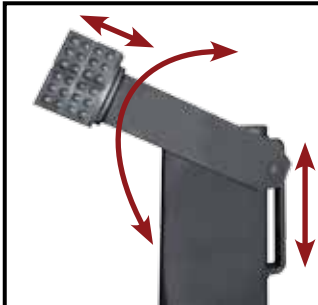

360°

**5 Year
Warranty**

Designed To Provide Unobstructed 360° Access To Entire Vehicle!

GREAT FOR DETAILING & WHEEL WORK!
GREAT FOR COMMERCIAL OR RESIDENTIAL USE!

INCLUDED!

Included 16 Piece Adapter Kit Allows You To Create 3 Adapters Which Makes Fitting The TCPL-6 To Any Vehicle Easy!

1" Low Adapter **2 1/4" Mid Adapter** **6 1/4" High Adapter**

Included Adapters For Custom Fit To Vehicles!

**Simple Set-up & Operation Means
You Will Be Up And Running In No Time!**

**3-Way Adjustable Arms
Fit Almost Any Vehicle!**