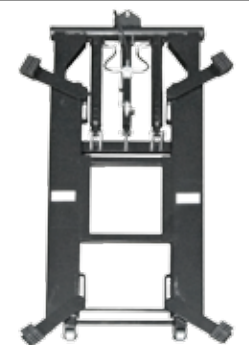

**Compact
Design Makes
For Easy Storage**