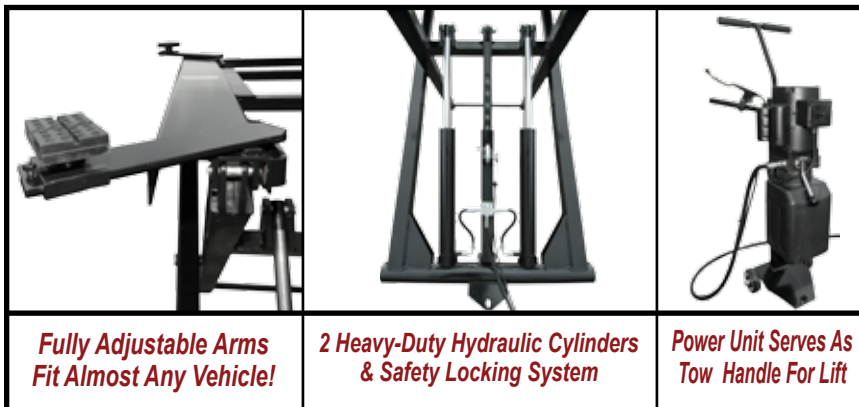

6,000 LB. Portable Mid Rise Lift

PSE TCPL6

Features: (See inside for more details)

- **Simple, Fast Setup...** You'll Be Up And Running In No Time!
- **Portable Power Unit** Cart Also **Doubles As A Tow Handle.**
- Twin Hydraulic Cylinder Design Provide **Maximum Support, Durability & Stability!**
- **3-Way Adjustable** 19" Lifting Arms Can Fit Almost Any Vehicle!
- 6 Position Automatic Safety Locking System With **Single Point Lock Release!**

5 Year Warranty

Statistics: (Subject to Change - For Reference Only)

Product Name:	PSE TCPL6
Price:	Call for your best deal!
Maximum Capacity:	6000 lbs.
Lowered Lift Height:	Approx. 5"
Max. Lifting Height to Top of Pads	61" (w/ INCLUDED High Adapters)
Width of Lift	39-3/4"
Length of Lift	100-1/2"
Max. Lifting Height on Top Lock	52" (w/ Standard 2 1/4" Adapters)
6 Safety Locking Positions:	26", 32", 38", 43", 48", 52" (w/ Standard 2 1/4" Adapters)
Power Unit	Electric / Hydraulic 115V
Lift Speed (Approx.):	30 Sec.
Shipping Weight (Approx.):	1,250 lbs.

Call Us Toll Free At 1-888-736-5094 If You Have Any Questions Or Would Like A Freight Quote!

Fully Adjustable Arms Fit Almost Any Vehicle!

2 Heavy-Duty Hydraulic Cylinders & Safety Locking System

Power Unit Serves As Tow Handle For Lift

6,000 LB. Portable Mid Rise Lift

PSE TCPL6

**PORTABLE
MID-RISE LIFT
6,000 LB.**

**5 Year
Warranty**

**61" Lifting Height,
Single Point Lock
Release!**

**PRO-SERIES
Equipment**

- FEATURES:**
- 2 HYDRAULIC CYLINDERS
 - 6 SAFETY LOCKS W/ SINGLE POINT LOCK RELEASE
 - FULLY ADJUSTABLE ARMS!