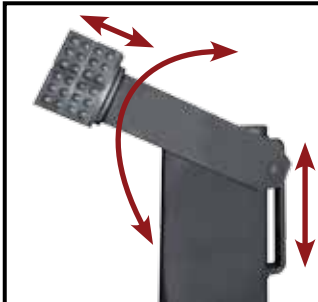

360°

**5 Year
Warranty**

Designed To Provide Unobstructed 360° Access To Entire Vehicle!

GREAT FOR DETAILING & WHEEL WORK!

GREAT FOR COMMERCIAL OR RESIDENTIAL USE!

INCLUDED!

**1"
Low
Adapter**

**2 1/4"
Mid
Adapter**

**6 1/4"
High
Adapter**

Included 16 Piece
Adapter Kit Allows You
To Create 3 Adapters
Which Makes Fitting
The TCPL-6 To Any
Vehicle Easy!

Included Adapters For Custom Fit To Vehicles!

**Simple Set-up & Operation Means
You Will Be Up And Running In No Time!**