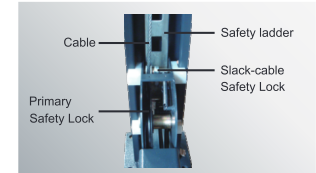

Commercial double safety locks provide additional safety.