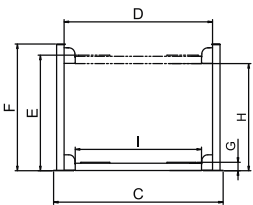

PSE4P-191C

A parking lift for full range vehicle including car, SUV and light truck.

FEATURES

- 9,000lbs lifting capacity
- High lifting rise: 82"
- PSE exclusive hidden safety lock and manual single-point release device
- Multi safety locks in each column
- Adjustable lock ladder
- Automatic safety locks combined with redundant anti-fall devices
- Double-S shaped columns for increased the columns strength
- Non-slip platform
- Standard configuration with 4 wheel stops which is more safe
- Flexible Design: power side column can be installed at any corner
- Designed portable, it can be moved easily by using the optional caster kits 220V or 110V single phase power unit
- PSE 5-3-2 Warranty

SPECIFICATIONS

Model	Lifting Capacity	Lifting Time	A	B	C	D	E	F	G	H	I	J	K	Gross Weight	Motor Power
			Overall Length (Inc.Ramps)	Overall Length (No Inc.Ramps)	Overall Width	Width Between Posts	Max.Lifting Height	Overall Height	Minimum Height	Max. Underneath Height	Drive-Thru Clearance	Width Between Runways	Outside Edge of Runways		
PSE4P-191C	9,000lbs (4000kg)	1225/465	234 1/2" (5957mm)	200 3/4" (5100mm)	126 1/4" (3206mm)	112 5/8" (2860mm)	87 3/4" (2227mm)	96 5/8" (2455mm)	6 1/8" (155mm)	83" (2107mm)	98 1/4" (2496mm)	42 3/8" (1077mm)	82 3/8" (2093mm)	1,993lbs (904kg)	1.0HP,110V 2.0HP,220V

90° installation plate for installing the power unit at the side of a column.
Optional Kit No: PSE4P-40802

Optional Aluminum alloy drive ramps. Weight for the set is 40 lbs (18 kg).
Kit No: PSE4P-40803