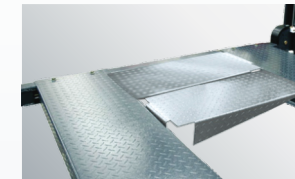

PSE4P-191C

A parking lift for full range vehicle including car, SUV and light truck.

FEATURES

- 9,000lbs lifting capacity
- High lifting rise: 82"
- PSE exclusive hidden safety lock and manual single-point release device
- Multi safety locks in each column
- Adjustable lock ladder
- Automatic safety locks combined with redundant anti-fall devices
- Double-S shaped columns for increased the columns strength
- Non-slip platform
- Standard configuration with 4 wheel stops which is more safe
- Flexible Design: power side column can be installed at any corner
- Designed portable, it can be moved easily by using the optional caster kits 220V or 110V single phase power unit
- PSE 5-3-2 Warranty

90° installation plate for installing the power unit at the side of a column.
Optional Kit No: PSE4P-40802

Optional Aluminum alloy drive ramps. Weight for the set is 40 lbs (18 kg).
Kit No: PSE4P-40803