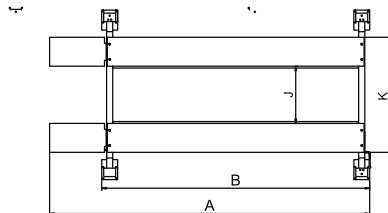

PSE4P-191C

A parking lift for full range vehicle including car, SUV and light truck.

FEATURES

- 9,000lbs lifting capacity
- High lifting rise: 82"
- PSE exclusive hidden safety lock and manual single-point release device
- Multi safety locks in each column
- Adjustable lock ladder
- Automatic safety locks combined with redundant anti-fall devices
- Double-S shaped columns for increased the columns strength
- Non-slip platform
- Standard configuration with 4 wheel stops which is more safe
- Flexible Design: power side column can be installed at any corner
- Designed portable, it can be moved easily by using the optional caster kits 220V or 110V single phase power unit
- PSE 5-3-2 Warranty

SPECIFICATIONS

Model	Lifting Capacity	Lifting Time	A	B	C	D	E	F	G	H	I	J	K	Gross Weight	Motor Power
			Overall Length (Inc.Ramps)	Overall Length (No Inc.Ramps)	Overall Width	Width Between Posts	Max.Lifting Height	Overall Height	Minimum Height	Max. Underneath Height	Drive-Thru Clearance	Width Between Runways	Outside Edge of Runways		
PSE4P-191C	9,000lbs (4000kg)	1225/465	234 1/2" (5957mm)	200 3/4" (5100mm)	126 1/4" (3206mm)	112 5/8" (2860mm)	87 3/4" (2227mm)	96 5/8" (2455mm)	6 1/8" (155mm)	83" (2107mm)	98 1/4" (2496mm)	42 3/8" (1077mm)	82 3/8" (2093mm)	1,993lbs (904kg)	1.0HP,110V 2.0HP,220V

90° installation plate for installing the power unit at the side of a column.
Optional Kit No: PSE4P-40802

Optional Aluminum alloy drive ramps. Weight for the set is 40 lbs (18 kg).
Kit No: PSE4P-40803